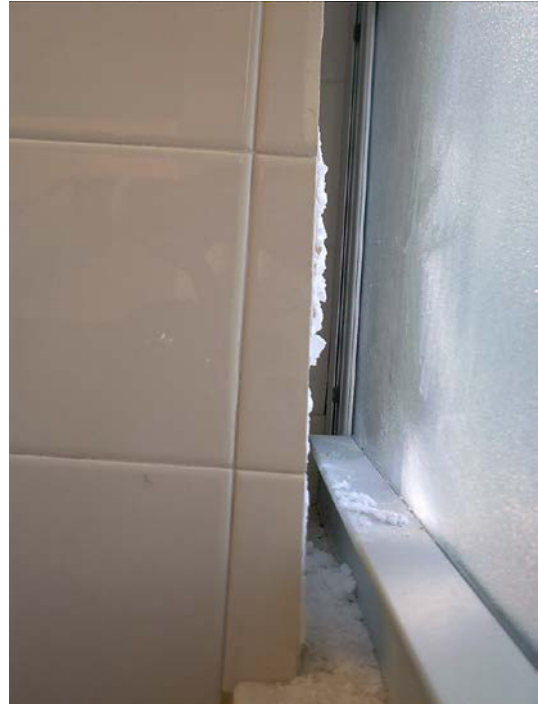

**Renovations & Repairs Project  
Repair Report: 1/26/06**

Baseboard water damage in concession stand building at Virginia Key Beach Park

Baseboard water damage in concession stand building at Virginia Key Beach Park

Baseboard water damage in concession stand building at Virginia Key Beach Park

Window sill water damage in concession stand building at Virginia Key Beach Park

Exterior cracks surrounding the restroom window of the concession stand building

Light switch installed behind the door of men's handicapped restroom in bathhouse at Virginia Key Beach Park

Wall on Northern end of the carousel building cracking

Water damage near ceiling of women's restroom in bathhouse at Virginia Key Beach Park

Water damage near ceiling of women's restroom in bathhouse at Virginia Key Beach Park

Exterior lighting does not meet codes for protected sea turtle nesting on bathhouse at Virginia Key Beach Park

Water damage near ceiling of men's restroom in bathhouse at Virginia Key Beach Park