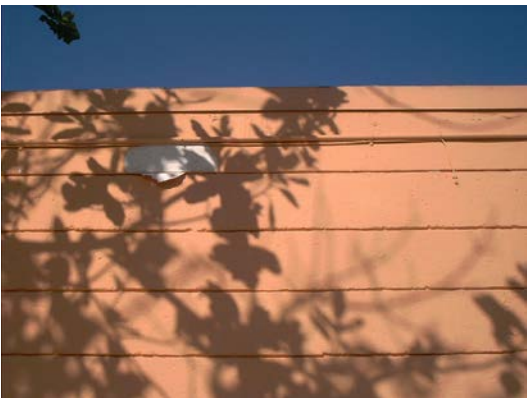

Exterior paint peeling on concession stand building at Virginia Key Beach Park