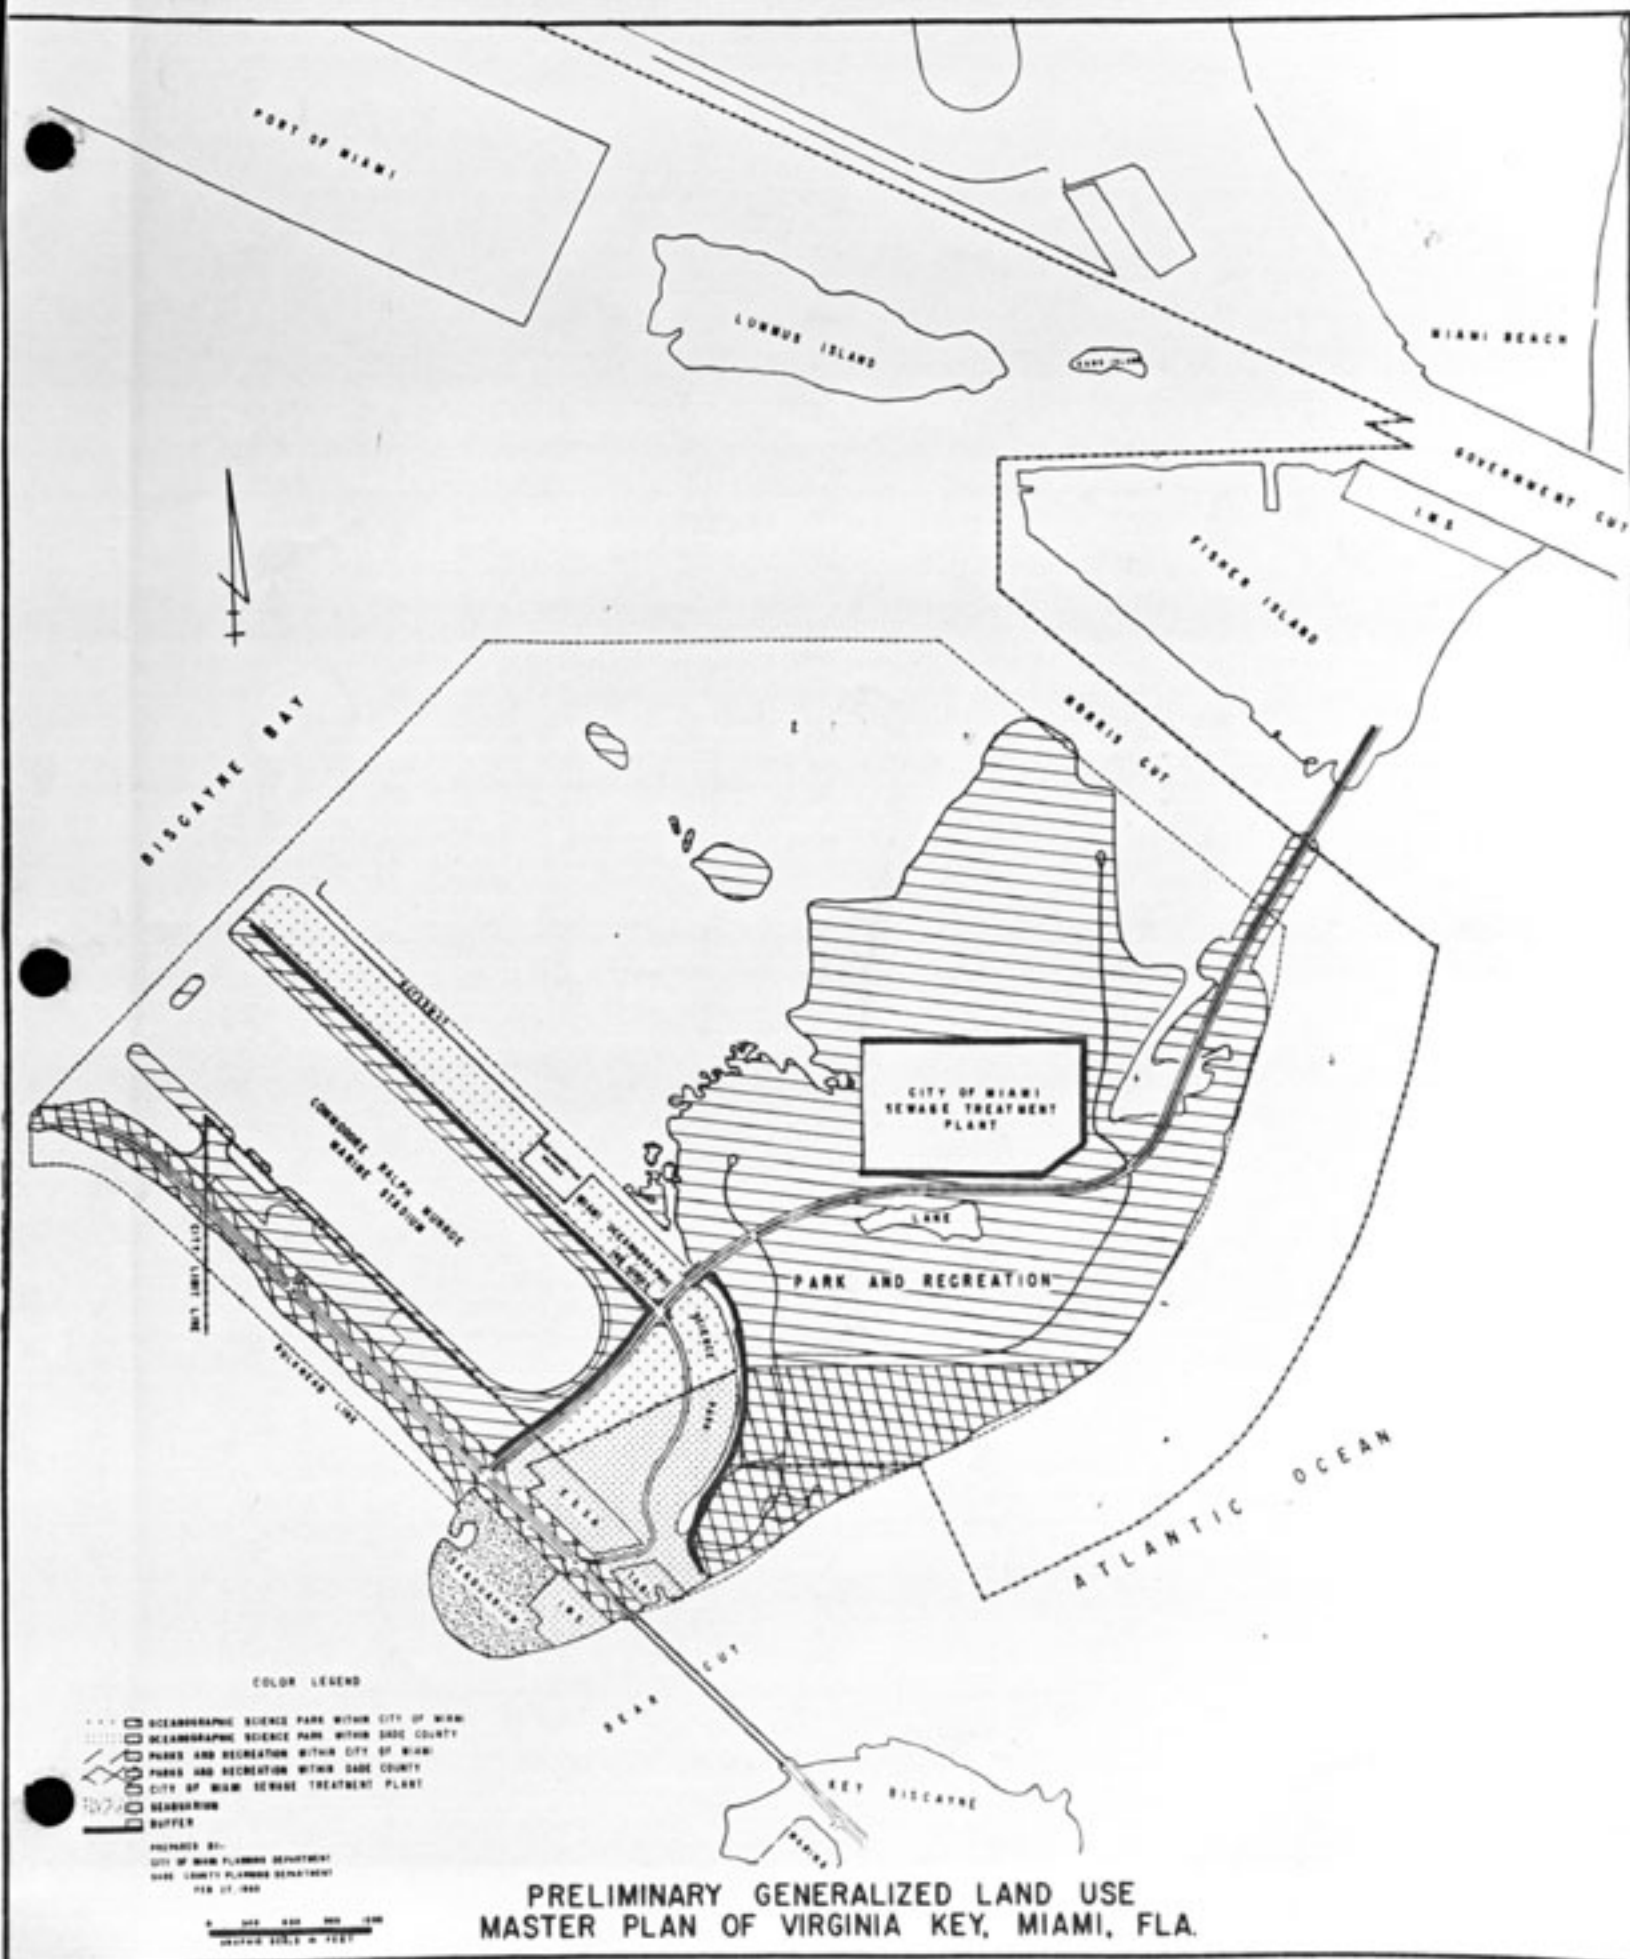

 OCEANOGRAPHIC  
 PARKS & RECREATION - CITY OF MIAMI  
 PARKS & RECREATION - DADE COUNTY  
 SEAQUARIUM

LEGEND  
 [Detailed legend text and symbols]

COLOR LEGEND

- ..... OCEANOGRAPHIC SCIENCE PARK WITHIN CITY OF MIAMI
- ..... OCEANOGRAPHIC SCIENCE PARK WITHIN DADE COUNTY
- ==== PARKS AND RECREATION WITHIN CITY OF MIAMI
- ==== PARKS AND RECREATION WITHIN DADE COUNTY
- XXXXX CITY OF MIAMI SEWAGE TREATMENT PLANT
- ==== BUFFER

PREPARED BY:  
 CITY OF MIAMI PLANNING DEPARTMENT  
 DADE COUNTY PLANNING DEPARTMENT  
 FEB. 27, 1960

0 100 200 300 400  
 METERS  
 0 100 200 300 400  
 FEET

PRELIMINARY GENERALIZED LAND USE  
 MASTER PLAN OF VIRGINIA KEY, MIAMI, FLA.